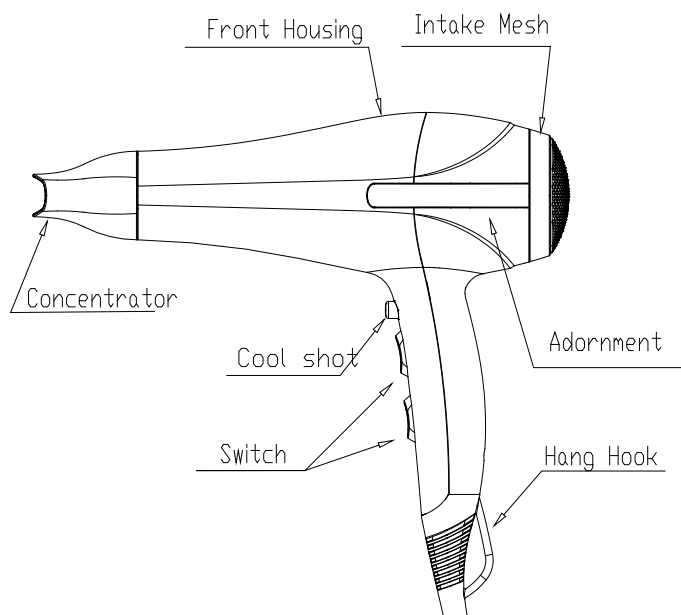

INSTRUCTION MANUAL
NERO WAVE HAIR DRYER
Product Number: 7411901
220-240V 50/60Hz 1800-2200W

SPECIAL FEATURES:

1. Tourmaline technology seals the hair cuticles and reduces frizz and static, leaving hair shiny.
2. Long life motor and high quality switches.
3. Safety filter and overheating protection.
4. Professional slim air concentrator.
5. Hang-up hook.

HOW TO USE YOUR HAIRDRYER

1. Always ensure the switch is set to OFF position before plugging the unit into the power outlet.
2. Use the high setting for drying hair, and the low setting for styling.
3. If the hair dryer stops for any reason turn it off at once and let it cool down.
4. Switch control:
 - 0 – OFF Position
 - 1 - LOW: Low speed
 - 2 - HIGH: High speed
 - 1 - LOW: Medium warm temperature.
 - 2 - MIDDLE: Medium hot temperature
 - 3 - HIGH: Hot temperature

Cool shot: After drying hair, press the cool shot button to fix your style and add shine.

5. The hairdryer can be used with or without the concentrator.
6. Switch off after using, and remove plug from the socket.
7. The tourmaline technology automatically operates when the dryer is in use.