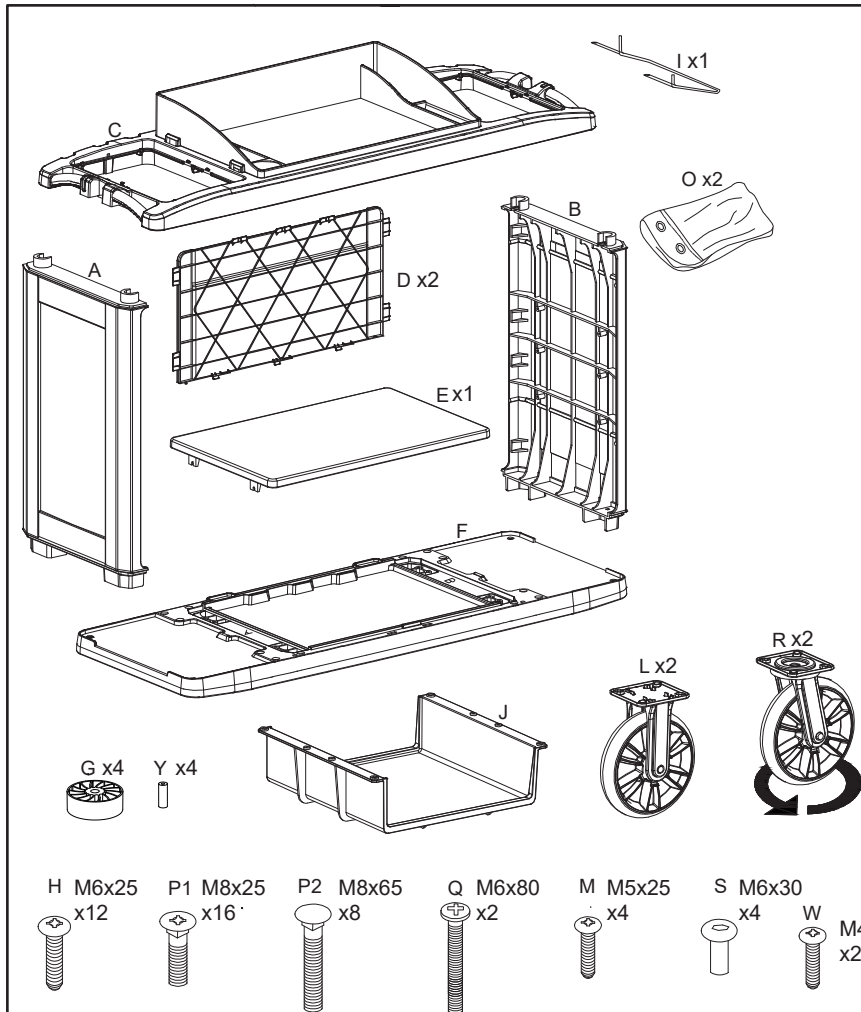

Open Front Housekeeping Trolley Black

PRODUCT CODE
722473

TOOLS INCLUDED FOR ASSEMBLY

Component Parts

Number	Name	PCS	Note
A	Right Side Plate	1	
B	Left Side Plate	1	
C	Top Shelf	1	
D	Back Plate	2	
E	Middle Shelf	1	
F	Basic Shelf	1	
G	Bumper Kit	4	
H	Tapping Screw	12	M6x25
I	Vacuum Holder	1	
L	Fixed Caster	2	8"
M	Tapping Screw	4	M5x25
O	Fabric Bag	2	
P1	Flange Screw	16	M8x25
P2	Flat Head Screw	8	M8x65
Q	Round Head Screw	2	M6x80
R	Universal Wheel Caster	2	8"
S	Button Head Screw	4	M6x30
T	M8 Nut	8	
U1	M6 Washer	2	M6x30
U2	M6 Washer	4	M6x16
V	M8 Washer	28	
W	Tapping Screw	2	M4x16
Y	Sleeve	4	

(You may have leftover parts)