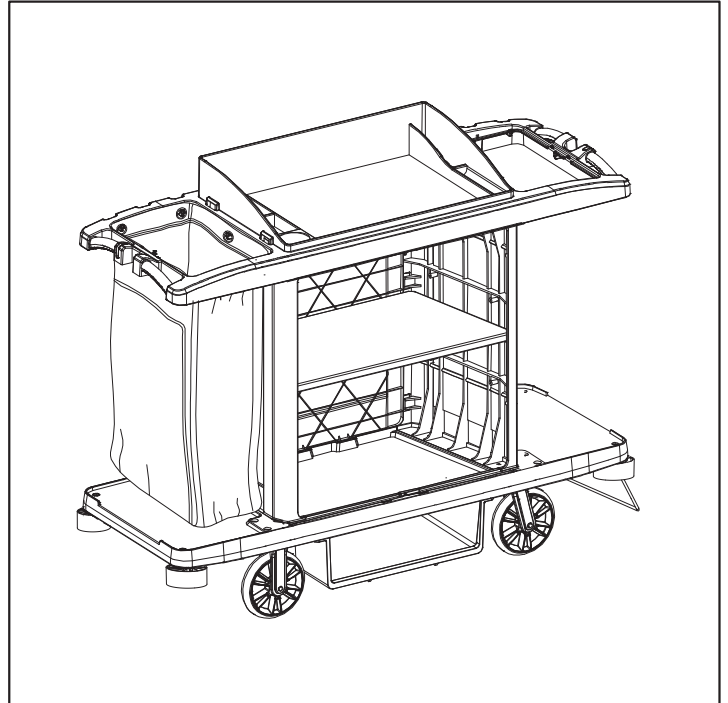

Open Front Housekeeping Trolley Black

PRODUCT CODE
722473

TOOLS INCLUDED FOR ASSEMBLY

Component Parts

Number	Name	PCS	Note
A	Right Side Plate	1	
B	Left Side Plate	1	
C	Top Shelf	1	
D	Back Plate	2	
E	Middle Shelf	1	
F	Basic Shelf	1	
G	Bumper Kit	4	
H	Tapping Screw	12	M6x25
I	Vacuum Holder	1	
L	Fixed Caster	2	8"
M	Tapping Screw	4	M5x25
O	Fabric Bag	2	
P1	Flange Screw	16	M8x25
P2	Flat Head Screw	8	M8x65
Q	Round Head Screw	2	M6x80
R	Universal Wheel Caster	2	8"
S	Button Head Screw	4	M6x30
T	M8 Nut	8	
U1	M6 Washer	2	M6x30
U2	M6 Washer	4	M6x16
V	M8 Washer	28	
W	Tapping Screw	2	M4x16
Y	Sleeve	4	

(You may have leftover parts)